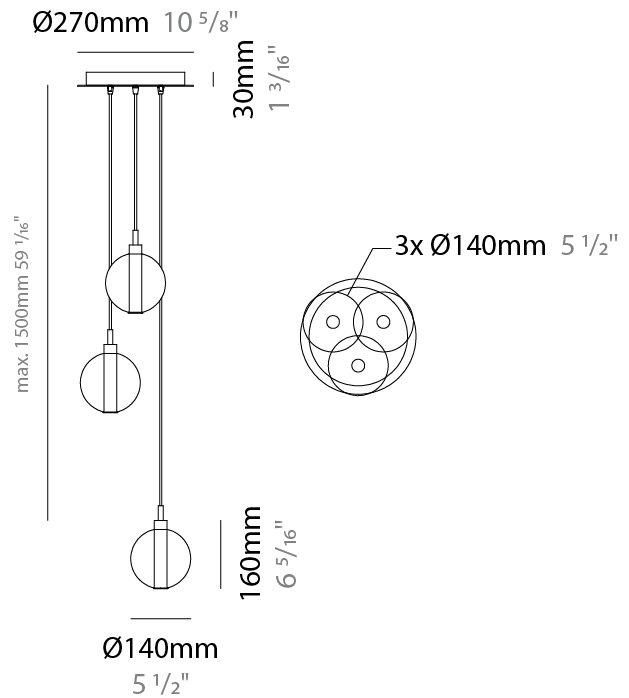

PROJECT	
TYPE	
SPECIFIER	
QUANTITY	
DATE	

OSCURA - 3 LIGHT MULTIPLE SUSPENSION

D141141-

base number Finish
Options

1. To build a product code in our configurator select the specify button on the base model # product page
2. To build a manual product code on this datasheet choose from the options listed below in blue font and add the suffix to the base model #

GENERAL

Series: Oscura
Subseries: Oscura - 3 Light Multiple
Brand: Cangini & Tucci
Division: Design
Mounting Type: Suspension
Mounting Location: Ceiling
Subcategory: Pendant

PHYSICAL

Shape: Round
Diameter (mm): 270
Diameter (in): 10 ⁵/₈
Height (mm): 160
Height (in): 5 ⁷/₈
Max. Overall Height (mm): 1660
Max. Overall Height (in): 64 ¹⁵/₁₆
Light Distribution: Omnidirectional
Weight (kg): 2.2
Weight (lbs): 4.85
Fixture Finish: [AMB](#) / [BLK](#) / [BRZ](#) / [GLD](#) / [GRN](#) / [PNK](#) / [RGD](#) / [RUB](#) / [SKB](#) / [SMK](#) / [STE](#) / [TOB](#) / [TRA](#)
Holder Finish: PSS
Fixture Material: Glass / Metal
Cable Details: 1500mm cable

ELECTRICAL

Number of Lamps: 3
Lamp Type: LED Retrofit
Bulb Included: Bulb Not Included
Total Output Wattage (W): 12
Max. Wattage Per Lamp (W): 4
Lamp Base: G9
Input Voltage (V): 120

LED

OPTICAL

RATINGS AND CERTIFICATIONS

Certified By: Certified for North American Standards
IP rating: IP20