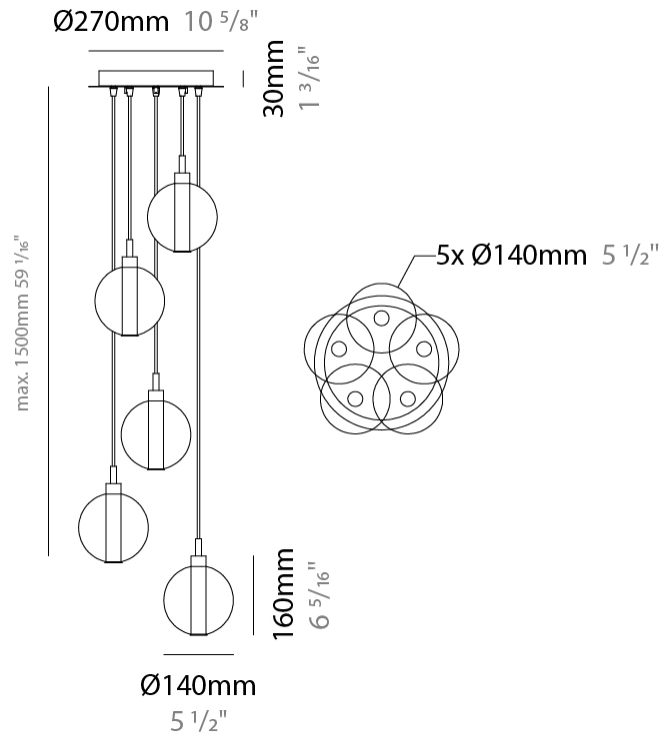

PROJECT	
TYPE	
SPECIFIER	
QUANTITY	
DATE	

OSCURA - 5 LIGHT MULTIPLE SUSPENSION

D141142-

base number Finish
Options

1. To build a product code in our configurator select the specify button on the base model # product page
2. To build a manual product code on this datasheet choose from the options listed below in blue font and add the suffix to the base model #

GENERAL

Series: Oscura
Subseries: Oscura - 5 Light Multiple
Brand: Cangini & Tucci
Division: Design
Mounting Type: Suspension
Mounting Location: Ceiling
Subcategory: Pendant

PHYSICAL

Shape: Round
Diameter (mm): 270
Diameter (in): 10 ⁵/₈
Height (mm): 160
Height (in): 5 ⁷/₈
Max. Overall Height (mm): 1660
Max. Overall Height (in): 64 ¹⁵/₁₆
Light Distribution: Omnidirectional
Weight (kg): 2.7
Weight (lbs): 5.95
Fixture Finish: [AMB](#) / [BLK](#) / [BRZ](#) / [GLD](#) / [GRN](#) / [PNK](#) / [RGD](#) / [RUB](#) / [SKB](#) / [SMK](#) / [STE](#) / [TOB](#) / [TRA](#)
Holder Finish: PSS
Fixture Material: Glass / Metal
Cable Details: 1500mm cable

ELECTRICAL

Number of Lamps: 5
Lamp Type: LED Retrofit
Bulb Included: Bulb Not Included
Total Output Wattage (W): 20
Max. Wattage Per Lamp (W): 4
Lamp Base: G9
Input Voltage (V): 120

LED

OPTICAL

RATINGS AND CERTIFICATIONS

Certified By: Certified for North American Standards
IP rating: IP20