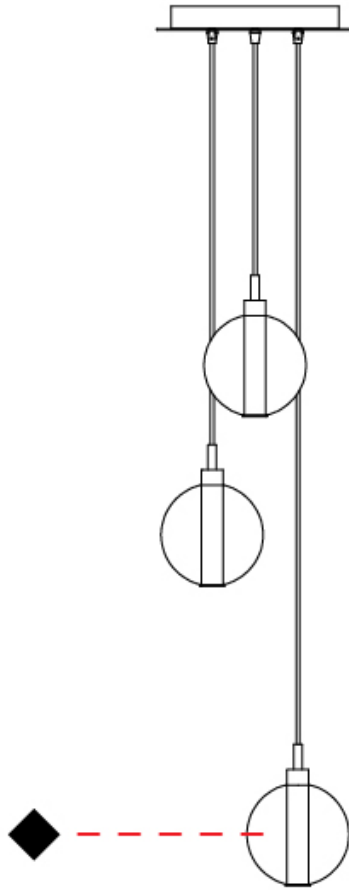

GENERAL

Series: Oscura
 Subseries: Oscura - 3 Light Multiple
 Brand: Cangini & Tucci
 Division: Design
 Mounting Type: Suspension
 Mounting Location: Ceiling
 Subcategory: Pendant

PHYSICAL

Shape: Round
 Diameter (mm): 270
 Diameter (in): 10 ⁵/₈
 Height (mm): 160
 Height (in): 5 ⁷/₈
 Max. Overall Height (mm): 1660
 Max. Overall Height (in): 64 ¹⁵/₁₆
 Light Distribution: Omnidirectional
 Weight (kg): 2.2
 Weight (lbs): 4.85
 Fixture Finish: [AMB](#) / [BLK](#) / [BRZ](#) / [GLD](#) / [GRN](#) / [PNK](#) / [RGD](#) / [RUB](#) / [SKB](#) / [SMK](#) / [STE](#) / [TOB](#) / [TRA](#)
 Holder Finish: PSS
 Fixture Material: Glass / Metal
 Cable Details: 1500mm cable

D

PROJECT	
TYPE	
SPECIFIER	
QUANTITY	
DATE	

OSCURA - 5 LIGHT MULTIPLE SUSPENSION

D141142-

base number Finish
Options

- To build a product code in our configurator select the specify button on the base model # product page
- To build a manual product code on this datasheet choose from the options listed below in blue font and add the suffix to the base model #

GENERAL

Series: Oscura
 Subseries: Oscura - 5 Light Multiple
 Brand: Cangini & Tucci
 Division: Design
 Mounting Type: Suspension
 Mounting Location: Ceiling
 Subcategory: Pendant

PHYSICAL

Shape: Round
 Diameter (mm): 270
 Diameter (in): 10 ⁵/₈
 Height (mm): 160
 Height (in): 5 ⁷/₈
 Max. Overall Height (mm): 1660
 Max. Overall Height (in): 64 ¹⁵/₁₆
 Light Distribution: Omnidirectional
 Weight (kg): 2.7
 Weight (lbs): 5.95
 Fixture Finish: [AMB](#) / [BLK](#) / [BRZ](#) / [GLD](#) / [GRN](#) / [PNK](#) / [RGD](#) / [RUB](#) / [SKB](#) / [SMK](#) / [STE](#) / [TOB](#) / [TRA](#)
 Holder Finish: PSS
 Fixture Material: Glass / Metal
 Cable Details: 1500mm cable