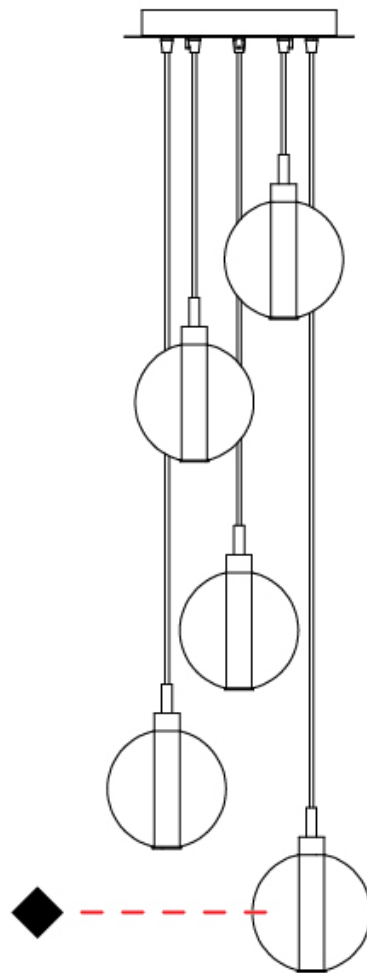

OSCURA - 5 LIGHT MULTIPLE SUSPENSION

D141142-

PROJECT

TYPE

SPECIFIER

QUANTITY

DATE

D